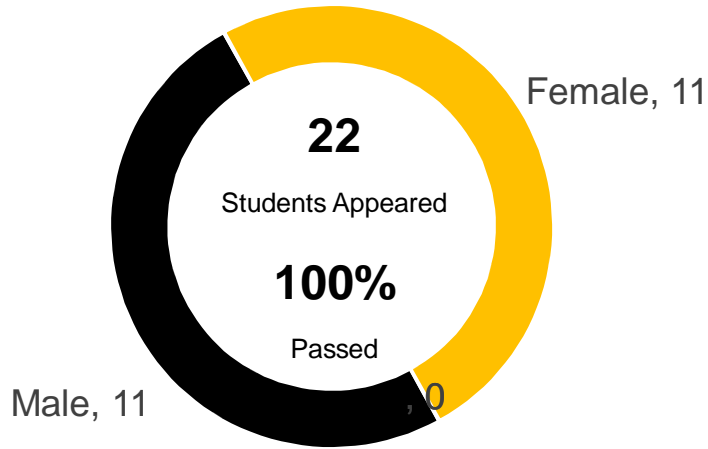

Aalo Charitable Trust
 Website : <http://www.aalo.org.in/>
 Email : aalo.rkmrcn@gmail.com

PERCENTAGE OF MARKS OBTAINED BY STUDENTS

487 (97.4%)
TUKU BHUIN
 BANKURA

476 (95.20%)
ARNAB KUMAR MIDDYE
 xx

477 (95.40%)
AMRITA KARMAKAR
 HOOGHLY

Marks Distribution

Total No. of students appeared