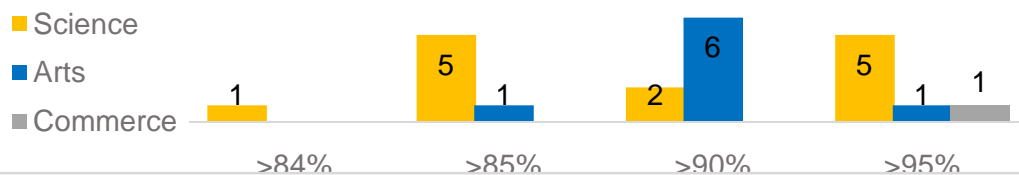

Marks Distribution