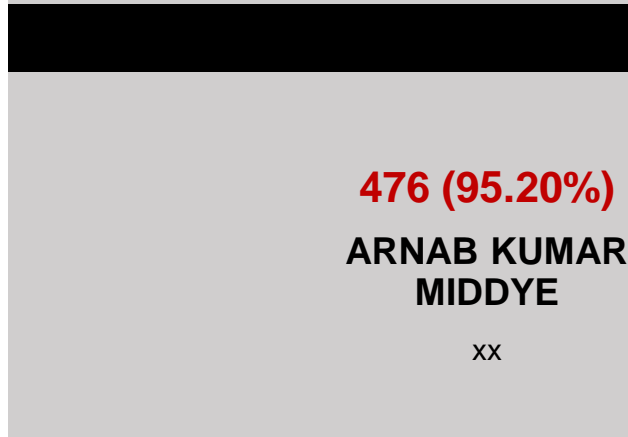

Aalo Charitable Trust
 Website : <http://www.aalo.org.in/>
 Email : aalo.rkmrcn@gmail.com

PERCENTAGE OF MARKS OBTAINED BY STUDENTS

487 (97.4%)
TUKU BHUIN
 BANKURA

476 (95.20%)
ARNAB KUMAR MIDDYE
 xx

477 (95.40%)
AMRITA KARMAKAR
 HOOGHLY